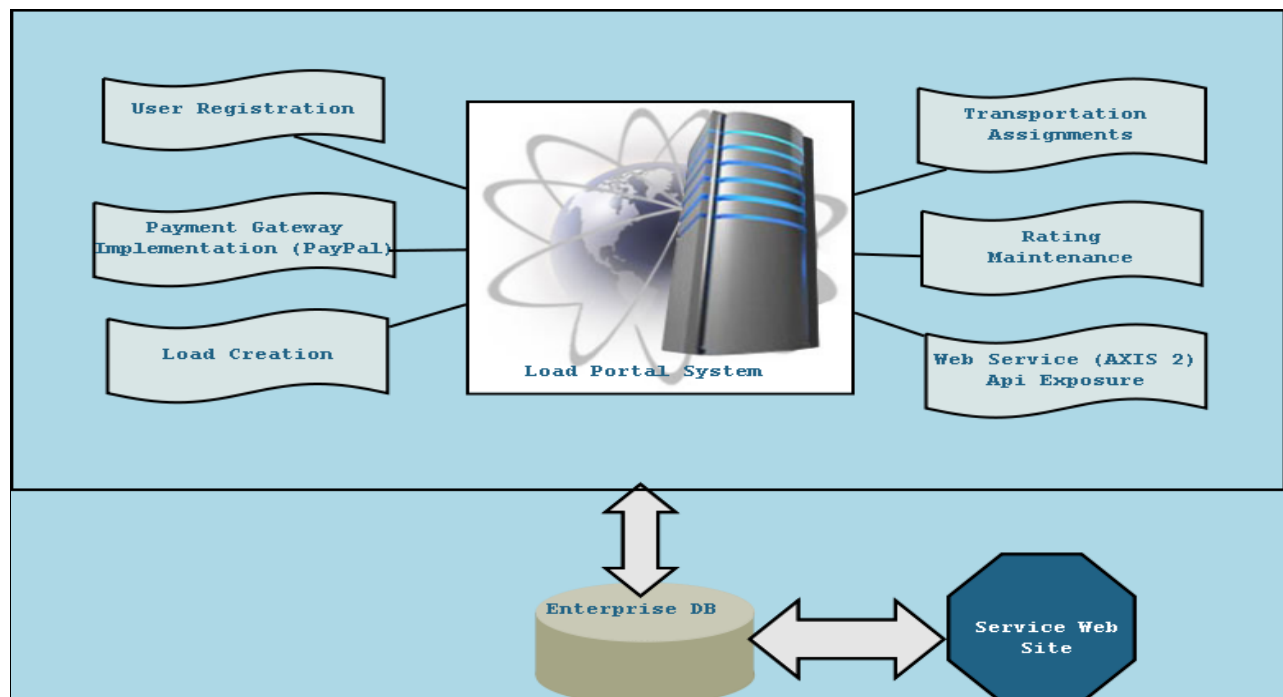

DispatchFreight.com LLC

Business vertical: Logistical (Software as a Service)

Profile: This implementation creates a platform for Commercial Vehicle Operators in the auto transport domain across the United States for meeting all their auto transportation needs. The application has real time display of auto freights on Google Maps, has graphical display of ratings, payment processing through credit cards using PayPal etc. Dispatchfreight.com uses latest Web 2.0 technologies, Compressed XML for data transfer from java middle-tier to the Oracle Database.

Component Diagram:

Results:

- Completely green technologies, paperless environment.
- Real-time tracking of loads by load originators.
- Scheduled payments using PayPal.
- Real-time ratings for auto-transporters and brokers.