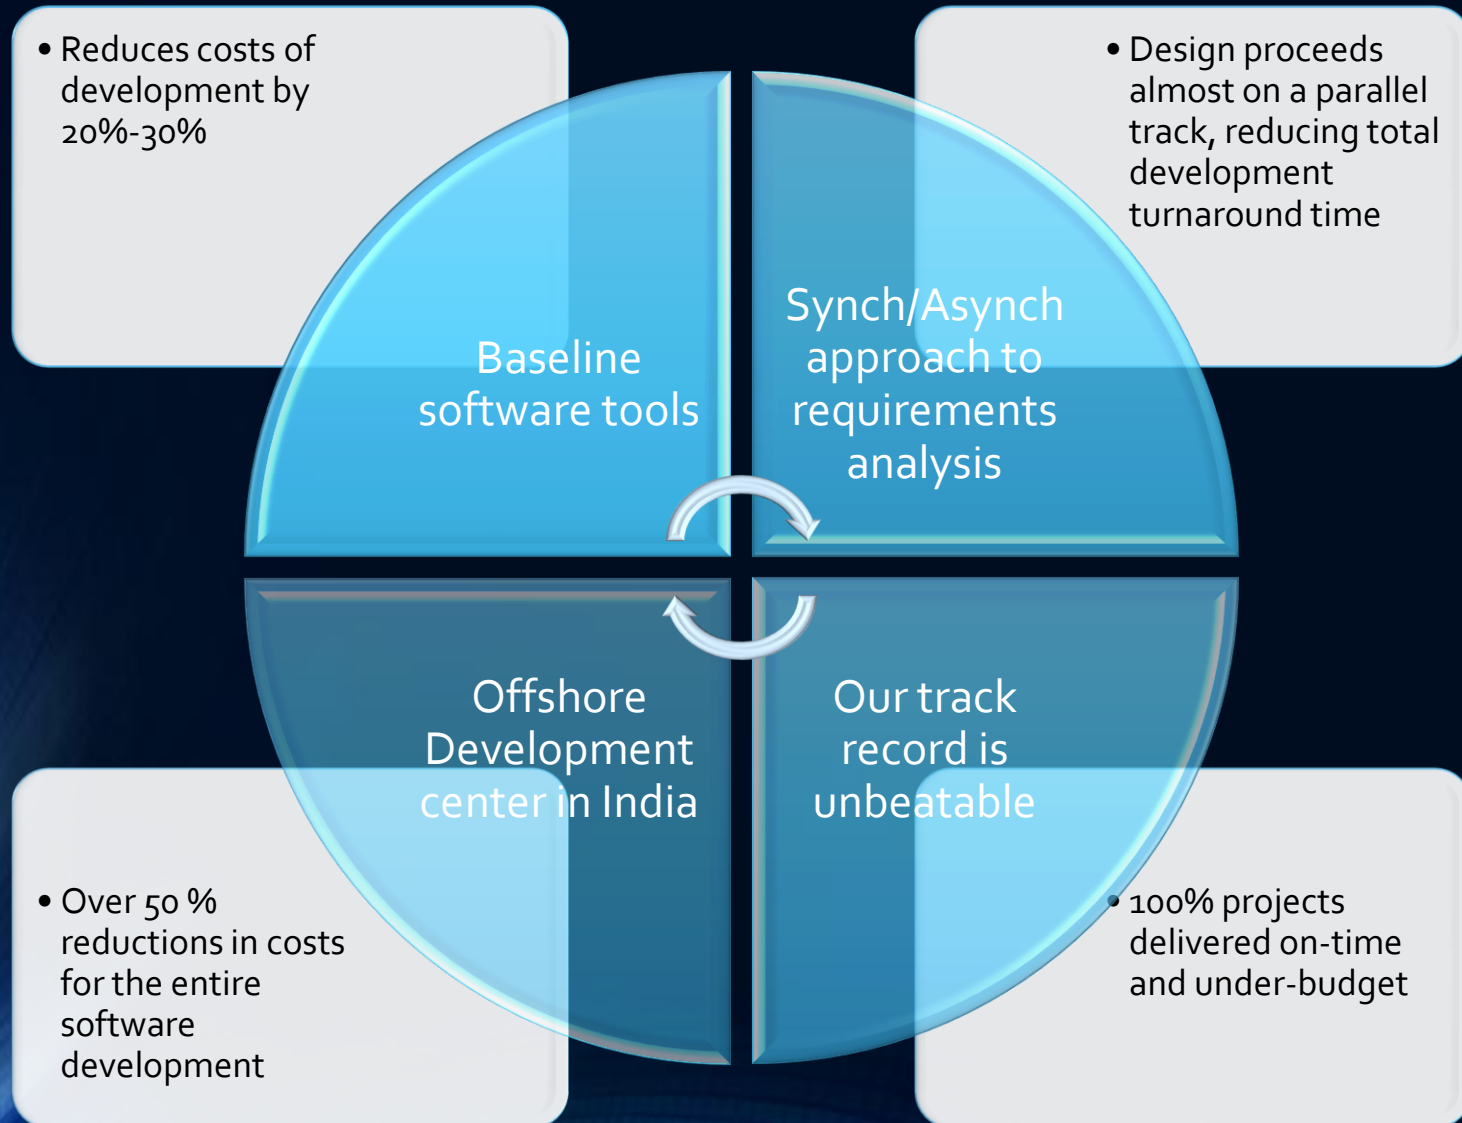

We are uniquely qualified