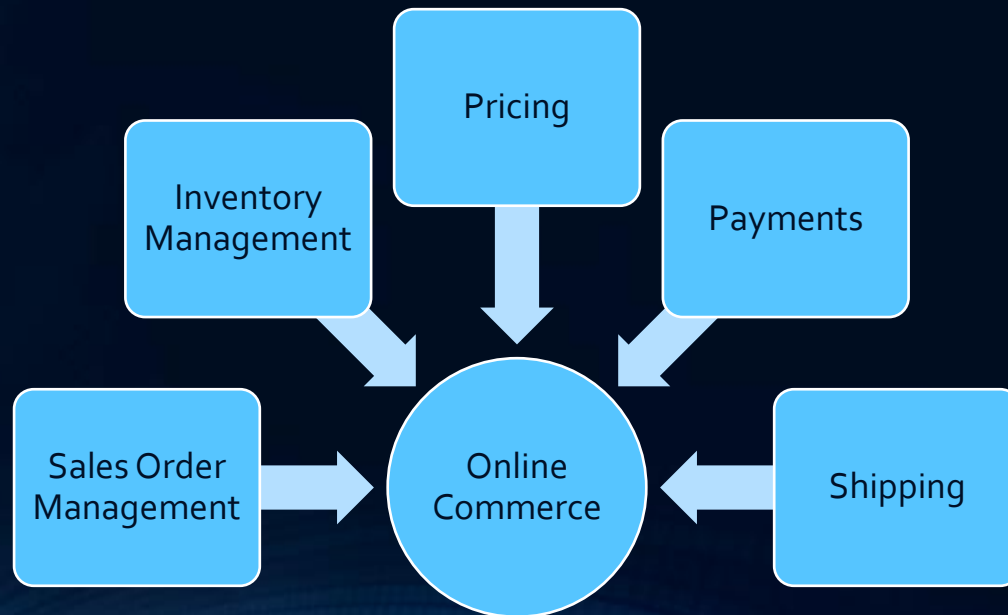

Our functional forte